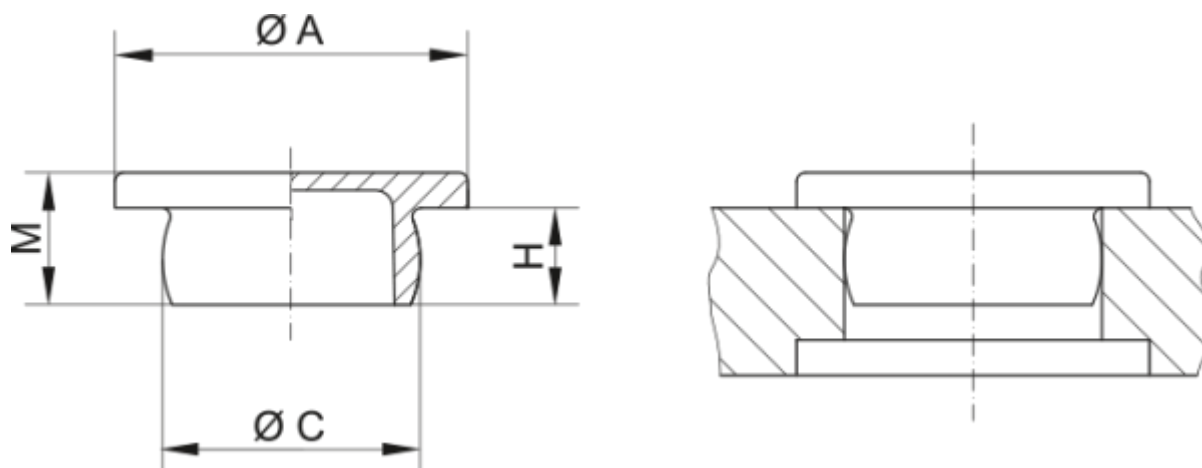

Article number: 59GPN300F9

Description: KLEE Round plug GPN 300F - \varnothing 12,3

Measures

A = 16

C = 12.3

H = 7

M = 9